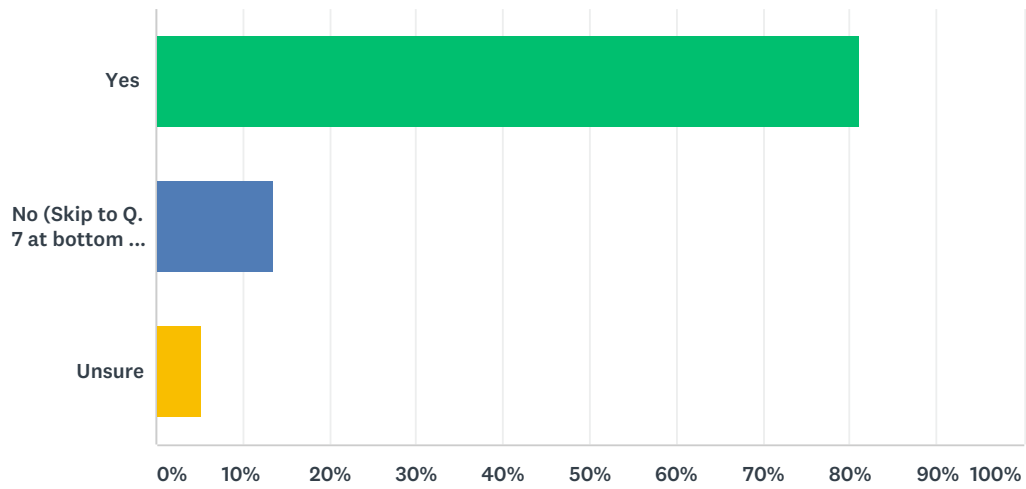

Q4 Were you aware of The Japan Foundation, Sydney's Mini Grant program?

Answered: 96 Skipped: 1

ANSWER CHOICES	RESPONSES	
Yes	81.25%	78
No (Skip to Q. 7 at bottom of page)	13.54%	13
Unsure	5.21%	5
TOTAL		96