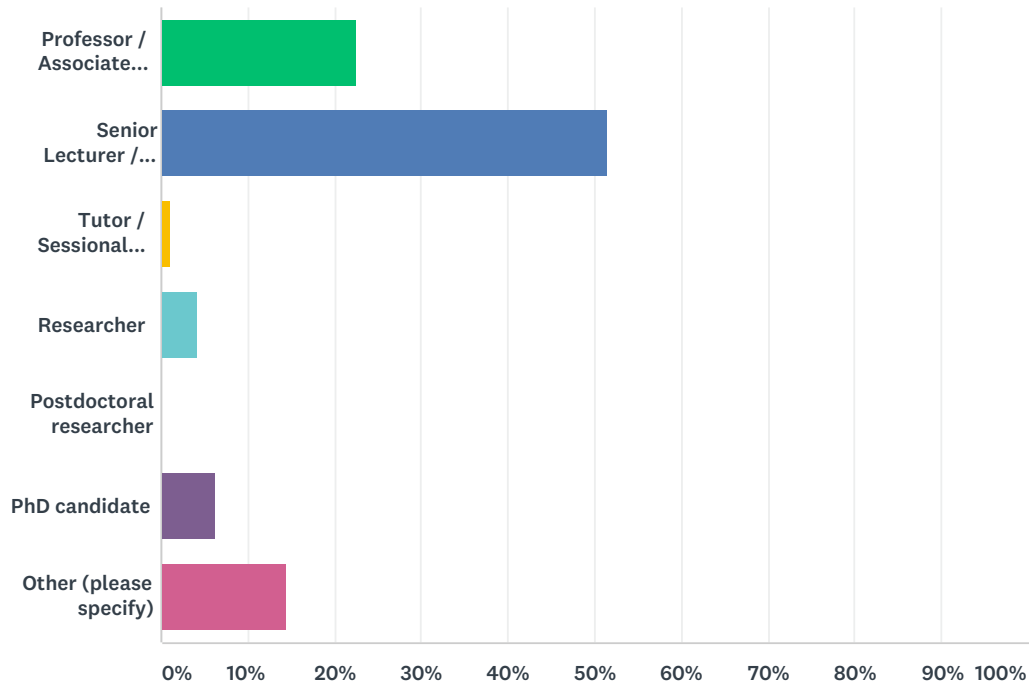

Q1 My current position is best described as:

Answered: 97 Skipped: 0

ANSWER CHOICES	RESPONSES	
Professor / Associate Professor	22.68%	22
Senior Lecturer / Lecturer	51.55%	50
Tutor / Sessional Academic	1.03%	1
Researcher	4.12%	4
Postdoctoral researcher	0.00%	0
PhD candidate	6.19%	6
Other (please specify)	14.43%	14
TOTAL		97

#	OTHER (PLEASE SPECIFY)	DATE
1	Honorary Lecturer	2/7/2018 9:50 AM
2	Associate lecturer	2/5/2018 3:43 PM
3	Retired academic/researcher-active artist	2/2/2018 1:31 PM
4	Retired	2/2/2018 10:27 AM
5	retired associate professor, continuing researcher	1/27/2018 11:23 AM
6	Professor Emeritus	1/24/2018 3:07 PM
7	Professional	1/24/2018 11:56 AM
8	Curator	1/24/2018 10:17 AM
9	retired (prof. fellow)	1/24/2018 9:52 AM

10	Masters student	1/24/2018 9:43 AM
11	Honorary Senior Lecturer	1/23/2018 4:21 PM
12	honorary associate	1/21/2018 4:07 PM
13	retired professor emeritus	1/17/2018 11:36 AM
14	Secondary Teacher	1/16/2018 4:07 PM