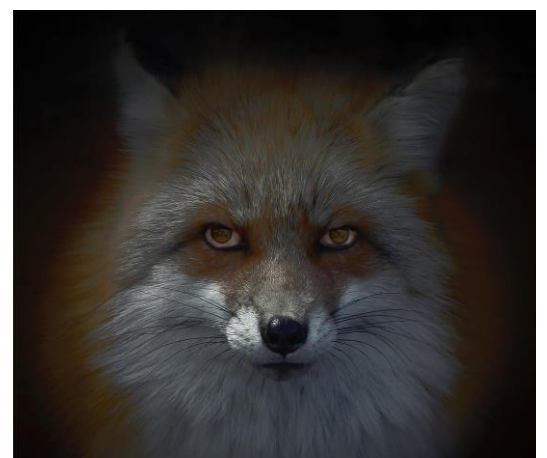

Foxfires [kitsune-bi]

Luke Hardy's Photographic Exhibition Opening
Impromptu Dance by Yoke Chin

Live musicians:

- ❖ Hannah Kim Korean
Drum Janggu
- ❖ Cecilia Lee Noh flute

Wednesday, 1 May 2019

Stanley St Gallery
1/52-54 Stanley St
Darlinghurst, NSW 2010

Between 6.30-7pm
Free admission

*In Japanese folklore **kitsune**, foxes, have magical powers. They serve the **Shinto** deity Inari, providing **good luck and protection**, and are also **shape-shifting tricksters** who delight in mischief.*